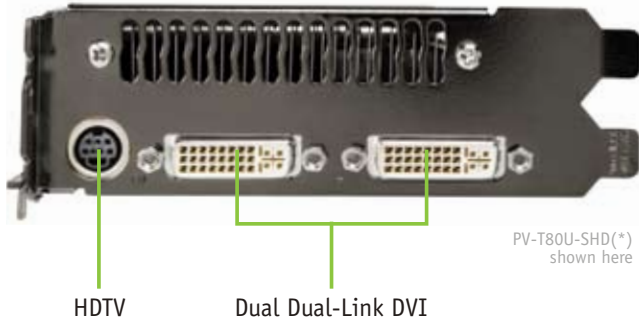

GeForce™ 8800 Ultra

768MB [384bit] GRAPHICS CARD

HDTV

Dual Dual-Link DVI

PV-T80U-SHD(*)
shown here

NVIDIA GeForce™ 8800 Ultra